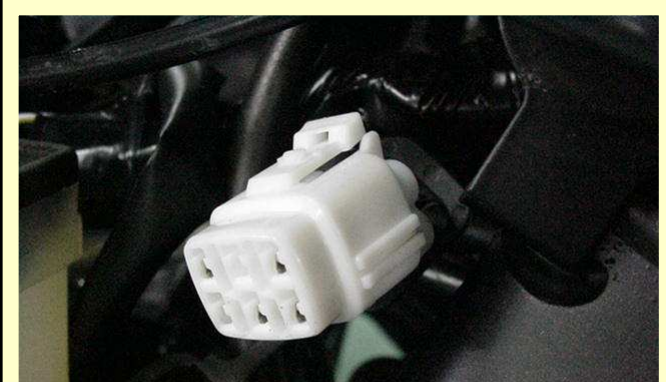

Couplers for ABS model

(6 terminals)

Mode Select Switch for
Engine and SDS